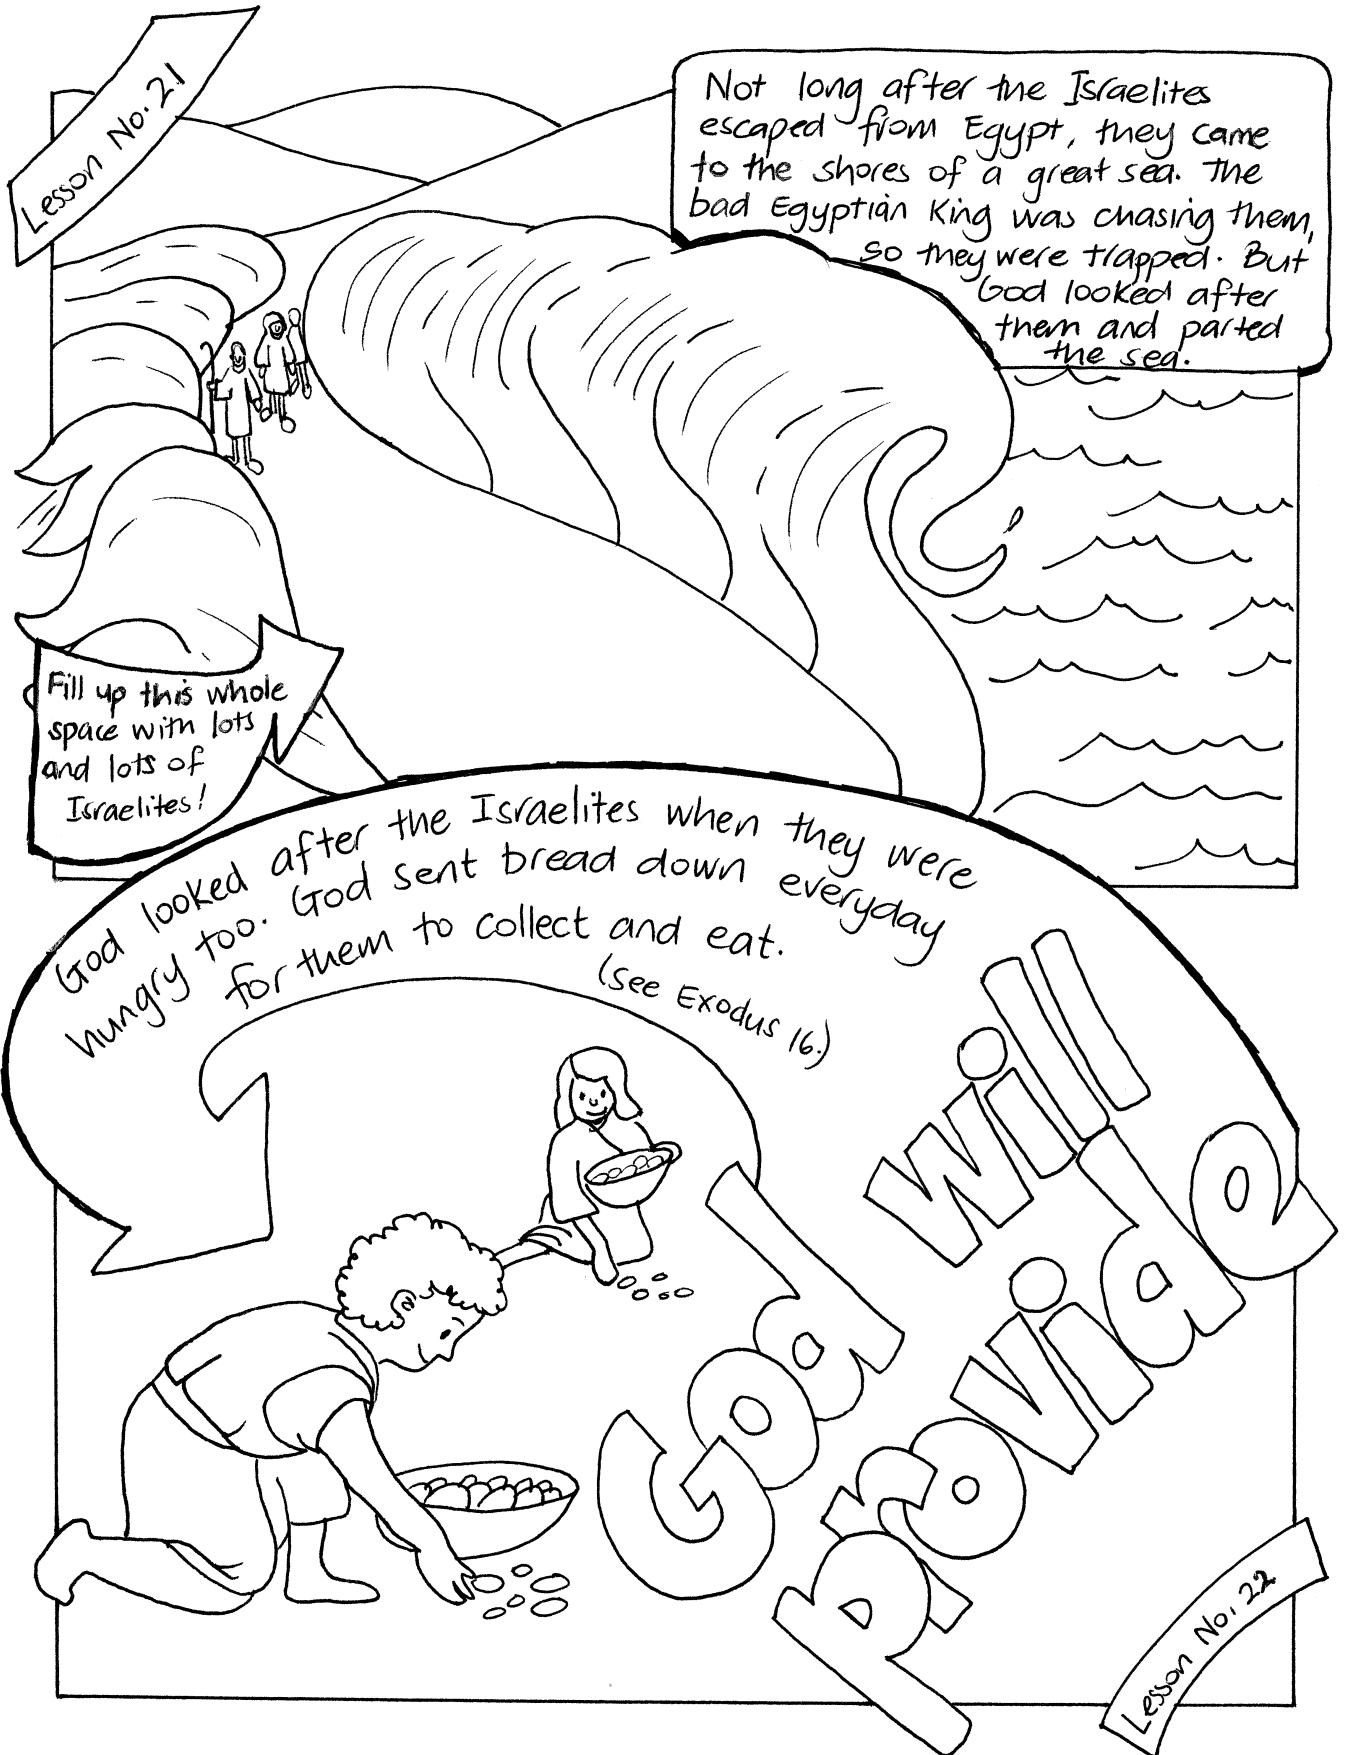

PSSM BIBLE DISCOVERY

5/399 NEW NORTH ROAD, KINGSLAND, AUCKLAND, New Zealand. PH: 064-09-846 1776
info@biblediscovery.org.nz www.biblediscovery.org.nz

My Name is.....Age.....

My Address is.....